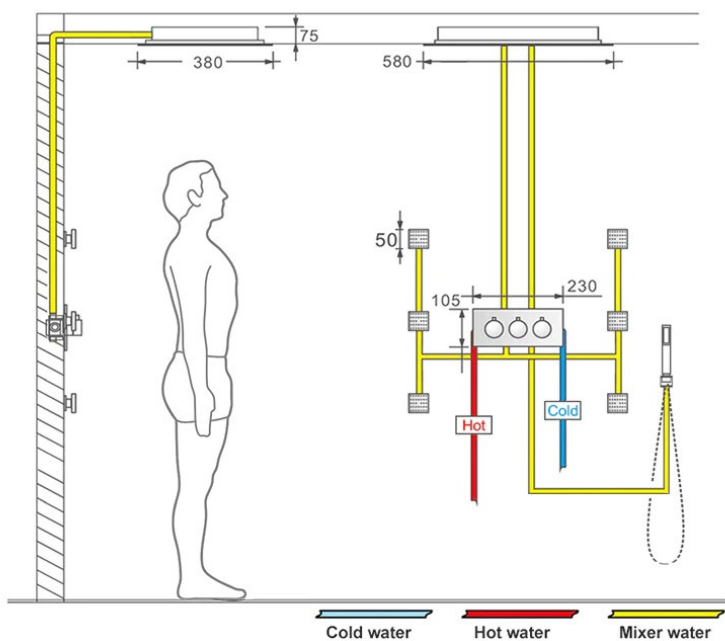

Product shown is only for installation display purpose

**304 Stainless Steel**

『 580x380mm 』

**Water Pressure: 0.3-0.5MPA**  
**Shower Flow Rate: 16-28L/min**

Kinds of color **64**  
 temperature adjustable

**WiFi**  
 Built-in WIFI  
 Phone control color

**Color software App install instruction**  
**download name: Smart Life**

All dimensions and specifications are nominal and may vary. Use actual products for accuracy in critical situations.

## Shower Mixer

## Body Jet

Thread Interface Size: G 1/2 Inch  
 Type: Fixed Rotatable Type  
 Installation Type: Wall Mounted  
 Material: Brass  
 Feature: Can rotate 360 degrees  
 Flow Rate: 1.5 GPM / 5.7 LPM (each Bodyspray)