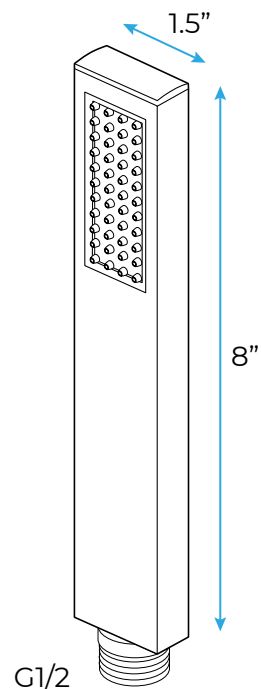

Hand Shower

Flow Rate: 2.0 GPM / 7.6 LPM