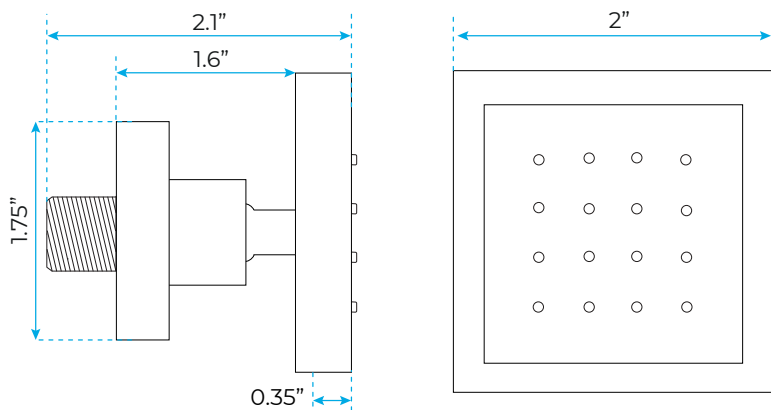

Product shown is only for installation display purpose

**304 Stainless Steel**

『 580x380mm 』

**Water Pressure: 0.3-0.5MPA**  
**Shower Flow Rate: 16-28L/min**

Kinds of color **64**  
 temperature adjustable

## Body Jet

Thread Interface Size: G 1/2 Inch  
 Type: Fixed Rotatable Type  
 Installation Type: Wall Mounted  
 Material: Brass  
 Feature: Can rotate 360 degrees  
 Flow Rate: 1.5 GPM / 5.7 LPM (each Bodyspray)