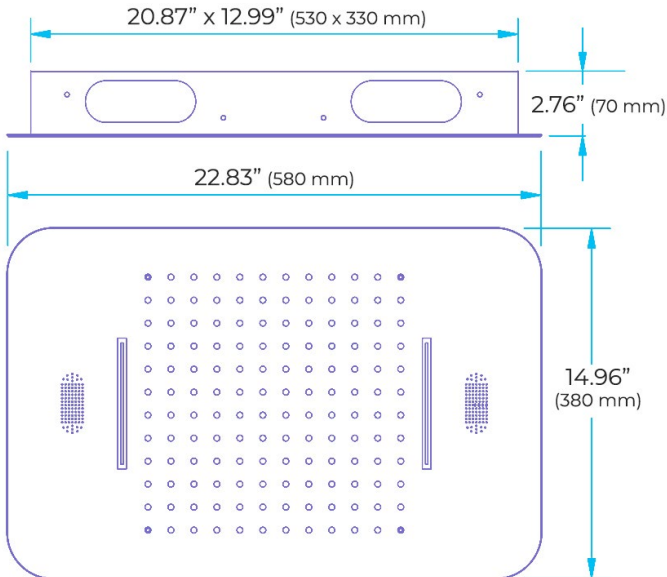

**GOLD THERMOSTATIC LED MUSICAL PHONE CONTROLLED RECESSED CEILING GOLD MOUNT RAINFALL WATERFALL SHOWER SYSTEM WITH JETTED BODY SPRAYS AND HANDHELD SHOWER SPECIFICATIONS**

**Shower Head**

Shower Panel /Hose Material: 304 Stainless Steel  
 Showerheads Install: Embedded Ceiling Mounted  
 Concealed Mixer Install: Wall-Mounted  
 LED Shower Head Functions: Rainfall, Waterfall  
 Water Pressure: 0.3 MPA  
 Water Flow: 16L/min~28L/min  
 Shower Accessories Material: Brass  
 LED Light: Need to Connect Power  
 Shower Hose Length: 1.5M  
 AC: 100-265V 50/60Hz  
 Music: Need Bluetooth

Product shown is only for installation display purpose

**304 Stainless Steel**

『 580x380mm 』

**Water Pressure: 0.3-0.5MPA**  
**Shower Flow Rate: 16-28L/min**

Kinds of color **64**  
 temperature adjustable

## Hand Shower

Flow Rate: 2.0 GPM / 7.6 LPM

## Body Jet

Thread Interface Size: G 1/2 Inch  
 Type: Fixed Rotatable Type  
 Installation Type: Wall Mounted  
 Material: Brass  
 Feature: Can rotate 360 degrees  
 Flow Rate: 1.5 GPM / 5.7 LPM (each Bodyspray)