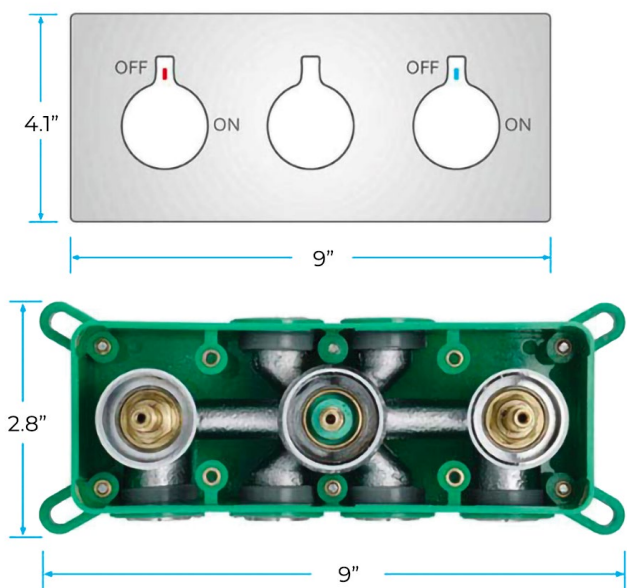

Shower Mixer