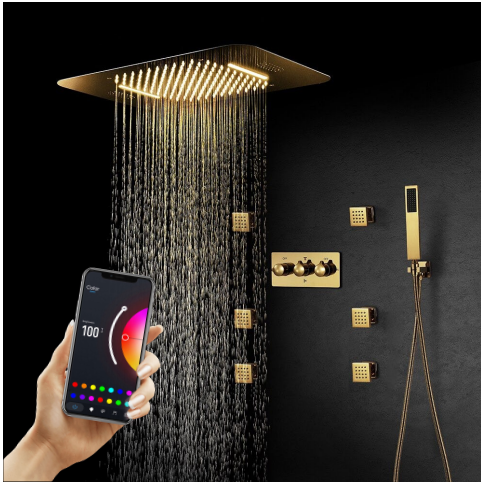

**GOLD THERMOSTATIC LED MUSICAL PHONE CONTROLLED RECESSED CEILING GOLD MOUNT RAINFALL WATERFALL SHOWER SYSTEM WITH JETTED BODY SPRAYS AND HANDHELD SHOWER SPECIFICATIONS**

**Shower Head**

Shower Panel /Hose Material: 304 Stainless Steel  
 Showerheads Install: Embedded Ceiling Mounted  
 Concealed Mixer Install: Wall-Mounted  
 LED Shower Head Functions: Rainfall, Waterfall  
 Water Pressure: 0.3 MPA  
 Water Flow: 16L/min~28L/min  
 Shower Accessories Material: Brass  
 LED Light: Need to Connect Power  
 Shower Hose Length: 1.5M  
 AC: 100-265V 50/60Hz  
 Music: Need Bluetooth

Product shown is only for installation display purpose

**304 Stainless Steel**

『 580x380mm 』

**Water Pressure: 0.3-0.5MPA**  
**Shower Flow Rate: 16-28L/min**

Kinds of color **64**  
 temperature adjustable

**WiFi**  
 Built-in WIFI  
 Phone control color

**Color software App install instruction**  
**download name: Smart Life**

All dimensions and specifications are nominal and may vary. Use actual products for accuracy in critical situations.

## Body Jet

Thread Interface Size: G 1/2 Inch  
 Type: Fixed Rotatable Type  
 Installation Type: Wall Mounted  
 Material: Brass  
 Feature: Can rotate 360 degrees  
 Flow Rate: 1.5 GPM / 5.7 LPM (each Bodyspray)