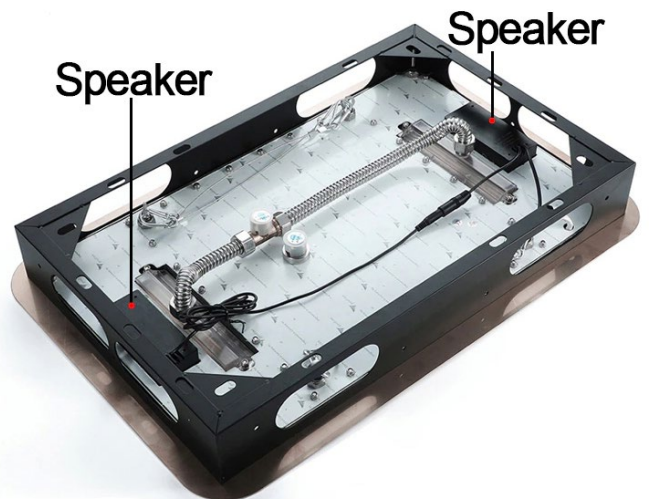

**GOLD THERMOSTATIC LED MUSICAL PHONE CONTROLLED RECESSED CEILING GOLD MOUNT RAINFALL WATERFALL SHOWER SYSTEM WITH JETTED BODY SPRAYS AND HANDHELD SHOWER SPECIFICATIONS**

**Shower Head**

Shower Panel /Hose Material: 304 Stainless Steel  
 Showerheads Install: Embedded Ceiling Mounted  
 Concealed Mixer Install: Wall-Mounted  
 LED Shower Head Functions: Rainfall, Waterfall  
 Water Pressure: 0.3 MPA  
 Water Flow: 16L/min~28L/min  
 Shower Accessories Material: Brass  
 LED Light: Need to Connect Power  
 Shower Hose Length: 1.5M  
 AC: 100-265V 50/60Hz  
 Music: Need Bluetooth

Product shown is only for installation display purpose

**304 Stainless Steel**

『 580x380mm 』

**Water Pressure: 0.3-0.5MPA**  
**Shower Flow Rate: 16-28L/min**

Kinds of color **64**  
 temperature adjustable

**WiFi**  
 Built-in WIFI  
 Phone control color

**Color software App install instruction**  
**download name: Smart Life**

All dimensions and specifications are nominal and may vary. Use actual products for accuracy in critical situations.

## Body Jet

Thread Interface Size: G 1/2 Inch  
 Type: Fixed Rotatable Type  
 Installation Type: Wall Mounted  
 Material: Brass  
 Feature: Can rotate 360 degrees  
 Flow Rate: 1.5 GPM / 5.7 LPM (each Bodyspray)