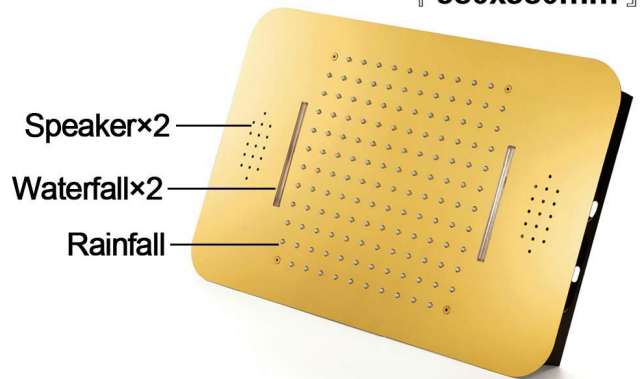

**GOLD THERMOSTATIC LED MUSICAL PHONE CONTROLLED RECESSED CEILING GOLD MOUNT RAINFALL WATERFALL SHOWER SYSTEM WITH JETTED BODY SPRAYS AND HANDHELD SHOWER SPECIFICATIONS**

**Shower Head**

Shower Panel /Hose Material: 304 Stainless Steel  
 Showerheads Install: Embedded Ceiling Mounted  
 Concealed Mixer Install: Wall-Mounted  
 LED Shower Head Functions: Rainfall, Waterfall  
 Water Pressure: 0.3 MPA  
 Water Flow: 16L/min~28L/min  
 Shower Accessories Material: Brass  
 LED Light: Need to Connect Power  
 Shower Hose Length: 1.5M  
 AC: 100-265V 50/60Hz  
 Music: Need Bluetooth

Product shown is only for installation display purpose

**304 Stainless Steel**

『 580x380mm 』

**Water Pressure: 0.3-0.5MPA**  
**Shower Flow Rate: 16-28L/min**

Kinds of color **64**  
 temperature adjustable

**WiFi**  
 Built-in WIFI  
 Phone control color

**Color software App install instruction**  
**download name: Smart Life**

All dimensions and specifications are nominal and may vary. Use actual products for accuracy in critical situations.

## Body Jet

Thread Interface Size: G 1/2 Inch  
 Type: Fixed Rotatable Type  
 Installation Type: Wall Mounted  
 Material: Brass  
 Feature: Can rotate 360 degrees  
 Flow Rate: 1.5 GPM / 5.7 LPM (each Bodyspray)